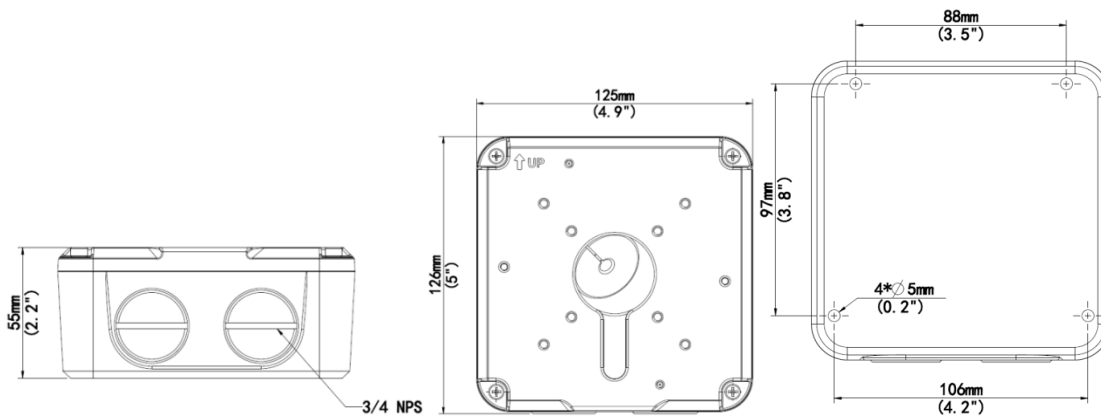

TR-JB07-IN 7-inch Junction Box

Specifications

Model	TR-JB07-IN
Application	Outdoor or indoor cable junction box for IPC2XX and IPC32X series
Dimensions	126mmx125mmx55mm (5" x4.9" x2.2")
Weight	0.72kg(1.6lb)
Material	Aluminium alloy

Dimensions

Zhejiang Uniview Technologies Co.,Ltd.

South Tower, Building 10, Wanlun Science Park, 88 Jiangling Road, Hangzhou, P.R.China 310051

Email: overseasbusiness@uniview.com; globalsupport@uniview.com