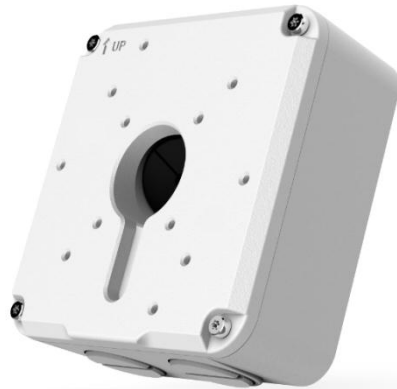

TR-JB07-IN 7-inch Junction Box

Specifications

Model	TR-JB07-IN
Application	Outdoor or indoor cable junction box for IPC2XX and IPC32X series
Dimensions	126mmx125mmx55mm (5" x4.9" x2.2")
Weight	0.72kg(1.6lb)
Material	Aluminium alloy