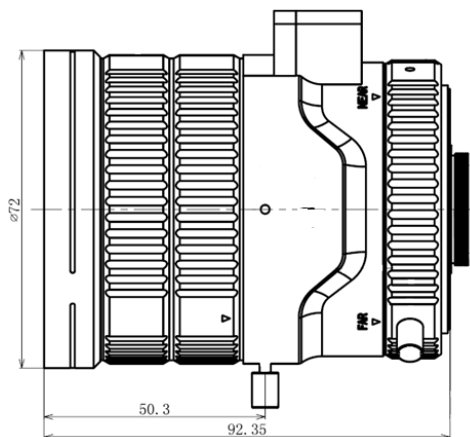

# LENS-DM1140P-5M-IN Camera Lens

## Specifications

Lens	LENS-DM1140P-5M-IN
Focal Length	11~40mm
Iris	F1.5, P-Iris
Lens Mount	C
Format	1/1.8"
Horizontal Angle of View	33° ~10.7° (H)
Dimensions(mm)	Φ72mmx92.35mm (Φ2.8" x3.6")
Weight	0.35kg(0.77lb)

## Dimensions